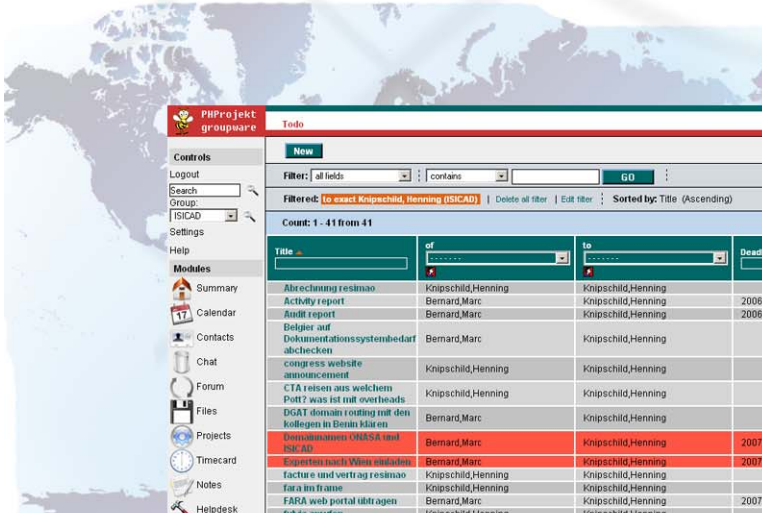

# Better use advanced Internet-technology to manage your network.

[www.isicad.org](http://www.isicad.org)

**Groupware:**

- Contact management
- Mailing
- File management
- Calendar
- Project management
- Todos
- Timecard
- Forum & chat

**Federal Agency for  
Agriculture and Food**

product briefing #2  
ISICAD working group  
based at the German Federal Agency  
for Agriculture and Food (BLE)  
Contact us: [isicad@isicad.org](mailto:isicad@isicad.org)